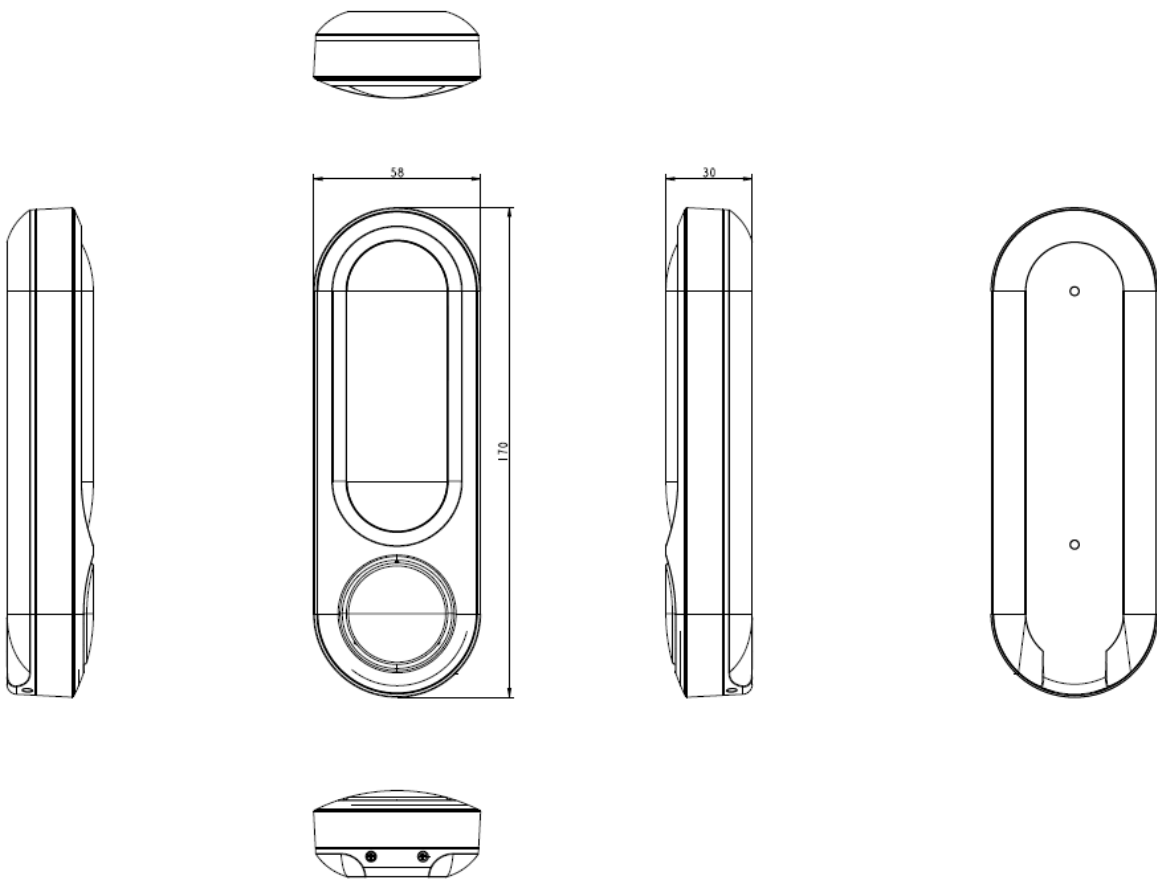

PHILIO TECHNOLOGY CORPORATION

8F., No. 653-2, Zhongzheng Rd., Xinzhuang Dist., New Taipei City 24257, Taiwan

sales@philio-tech.com [Tel: +886-2-2908-8952](tel:+886-2-2908-8952) Fax: +886-2-29088652

Dimension : mm

PHILIO TECHNOLOGY CORPORATION

8F., No. 653-2, Zhongzheng Rd., Xinzhuang Dist., New Taipei City 24257, Taiwan

sales@philio-tech.com Tel: +886-2-2908-8952 Fax: +886-2-29088652