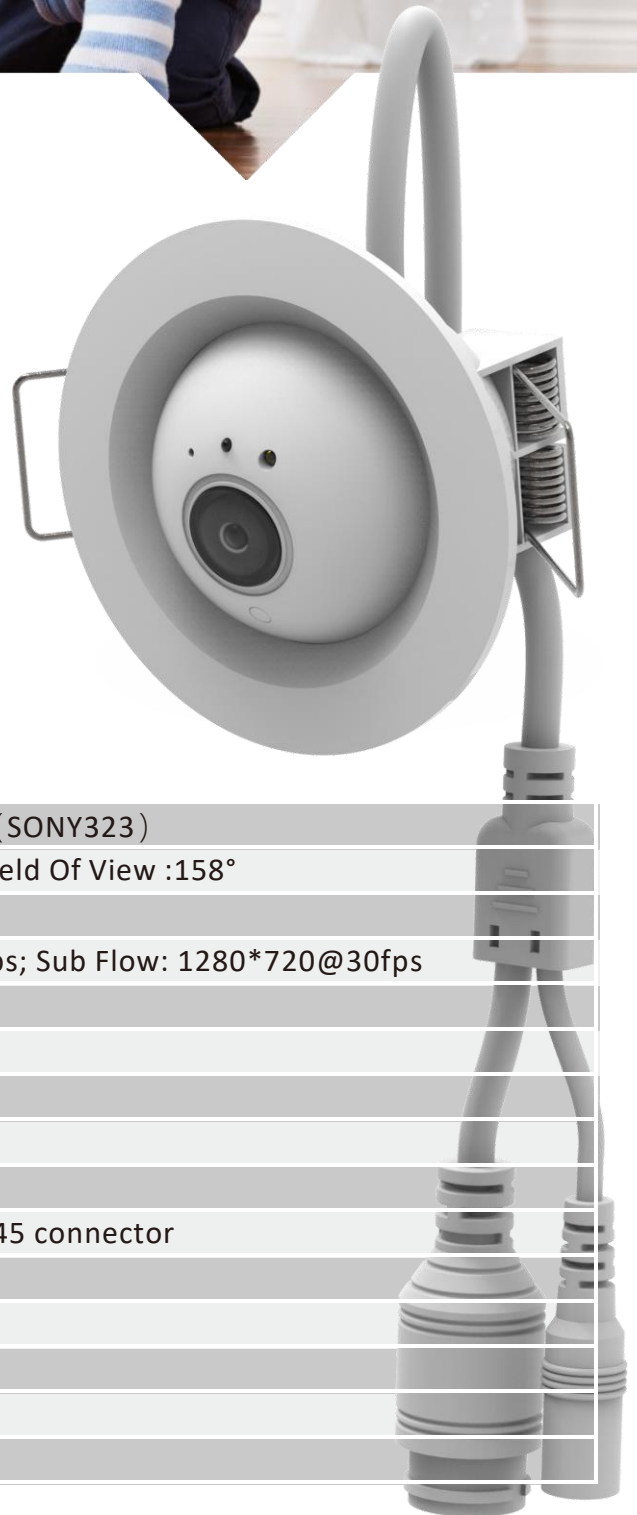

PAW01 Full HD IP camera

- The world smallest full HD IP camera
- 1920x1080 pixels with 158 degree wide view angle
- Support both wired (Ethernet) and wireless (WiFi) dual connection

CMOS sensor	Full HD 1080P CMOS sensor (SONY323)
Lens	1/2.7" Fixed Aperture F1.2 ;Field Of View :158°
Video Compression	H.264
Video Resolution	Main Flow: 1920*1080 @15fps; Sub Flow: 1280*720@30fps
Code Stream	Dual Stream
Code Rate	128-8192kbps
SNR	Above 50dB
Audio Compression	G.711/G.726
Wi-Fi Protocol	IEEE802.11b/g/n
Ethernet Port	Ethernet (10/100 Base-T),RJ-45 connector
Storage	SDHC 32GB
Remote Access	P2P
App	Home Mate 2
System requisition	iOS9.0, Android5.0 above
Power Consumption	DC 5V/1A